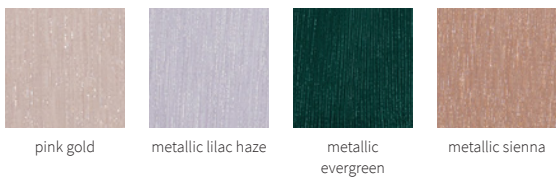

lilac haze

STYLE 6880FP & 6880 | *Seema Gown*

PLEATED METALLIC

larkspur gold

metallic
evergreen

metallic lilac haze

metallic sienna

STYLE 6881FP & 6881 | *Serena Gown*

PLEATED METALLIC

STYLE 6882 & 6882FP | *Mira Gown*

PLEATED METALLIC

STYLE 6883FP & 6883 | *Margot Gown*

PLEATED METALLIC

STYLE STYLE 6884 & 6884FP | *Orla Gown*

PLEATED METALLIC

STYLE 6885 & 6885FP | *Astrid Gown*

PLEATED METALLIC

metallic lilac haze metallic evergreen metallic taupe pink gold

STYLE 6890FP & 6890 | *Rue Gown*

PLEATED METALLIC

french blue gold metallic sienna metallic lilac haze metallic taupe

STYLE 6891 | *Brea Gown*