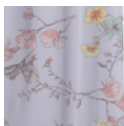

butterfly botanica
silver dove