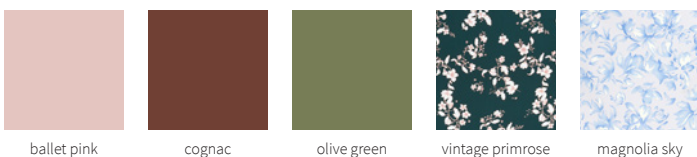

lilac haze

STYLE 6880FP & 6880 | *Seema Gown*

PLEATED METALLIC

larkspur gold

metallic
evergreen

metallic lilac haze

metallic sienna

STYLE 6881FP & 6881 | *Serena Gown*

PLEATED METALLIC

STYLE 6882 & 6882FP | *Mira Gown*

PLEATED METALLIC

STYLE 6883FP & 6883 | *Margot Gown*

PLEATED METALLIC

STYLE STYLE 6884 & 6884FP | *Orla Gown*

PLEATED METALLIC

STYLE 6885 & 6885FP | *Astrid Gown*

NEU CHARMEUSE STRETCH

STYLE 6886 & 6886FP | *Goldie Gown*

NEU CHARMEUSE STRETCH

STYLE 6887 & 6887FP | *Juliette Gown*

NEU CHARMEUSE STRETCH

STYLE 6888 & 6888FP | *Marina Gown*

NEU CHARMEUSE STRETCH

STYLE 6889 & 6889FP | *Wren Gown*

PLEATED METALLIC

metallic lilac haze metallic evergreen metallic taupe pink gold

STYLE 6890FP & 6890 | *Rue Gown*

PLEATED METALLIC

french blue gold metallic sienna metallic lilac haze metallic taupe

STYLE 6891 | *Brea Gown*