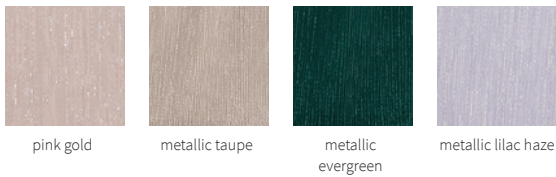

SATIN TWILL

AFTER SIX

SPRING 2024

dessy.com | @dessygroup

STYLE 6879 | *Misha Gown*

CREPE

black

cobalt blue

lilac haze

STYLE 6880FP & 6880 | *Seema Gown*

PLEATED METALLIC

larkspur gold

metallic
evergreen

metallic lilac haze

metallic sienna

STYLE 6881FP & 6881 | *Serena Gown*

PLEATED METALLIC

STYLE 6882 & 6882FP | *Mira Gown*

PLEATED METALLIC

STYLE 6883FP & 6883 | *Margot Gown*

PLEATED METALLIC

STYLE STYLE 6884 & 6884FP | *Orla Gown*

PLEATED METALLIC

STYLE 6885 & 6885FP | *Astrid Gown*