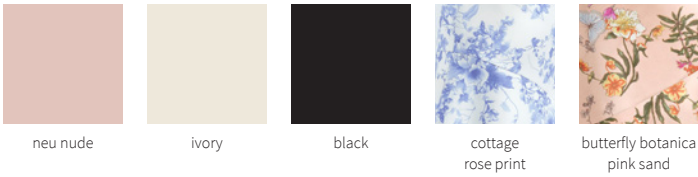

cobalt blue

cottage rose print

butterfly botanica pink sand

STYLE 3140 & 3140FP | *Rive Gown*

SATIN TWILL

STYLE 3141 & 3141FP | *Isla Gown*

SATIN TWILL

STYLE 3142 | *Flora Gown*

lilac haze

STYLE 6880FP & 6880 | *Seema Gown*

PLEATED METALLIC

larkspur gold

metallic
evergreen

metallic lilac haze

metallic sienna

STYLE 6881FP & 6881 | *Serena Gown*