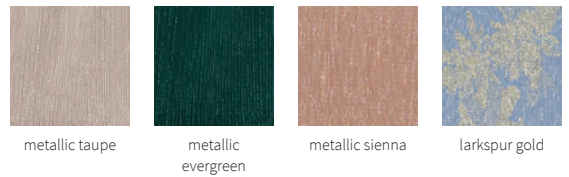

lilac haze

STYLE 6880FP & 6880 | *Seema Gown*

PLEATED METALLIC

larkspur gold

metallic
evergreen

metallic lilac haze

metallic sienna

STYLE 6881FP & 6881 | *Serena Gown*

PLEATED METALLIC

STYLE 6882 & 6882FP | *Mira Gown*

PLEATED METALLIC

STYLE 6883FP & 6883 | *Margot Gown*

PLEATED METALLIC

STYLE STYLE 6884 & 6884FP | *Orla Gown*

PLEATED METALLIC

STYLE 6885 & 6885FP | *Astrid Gown*